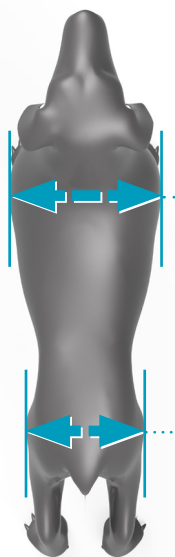

# Measuring your dog: Wheelchair

Height at the withers and the root of the tail

Withers

1

cm

Root of the tail

2

cm

Length from the chest to the root of the tail

Length

3

cm

Width at the forelegs and the hindlegs

Forelegs

4

cm

Hindlegs

5

cm