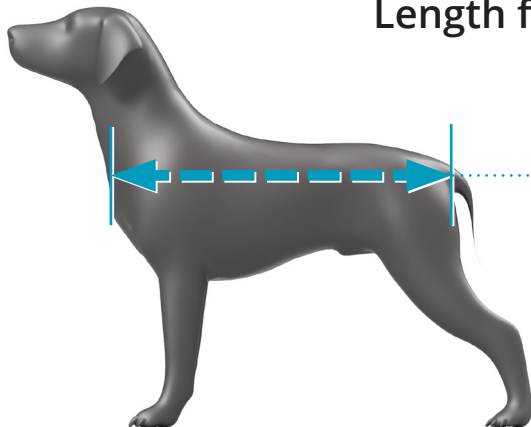

# Measuring your dog: Wheelchair

Height at the withers and the root of the tail

Withers

1

cm

Root of the tail

2

cm

Length from the chest to the root of the tail

Length

3

cm

Width at the forelegs and the hindlegs

Forelegs

4

cm

Hindlegs

5

cm