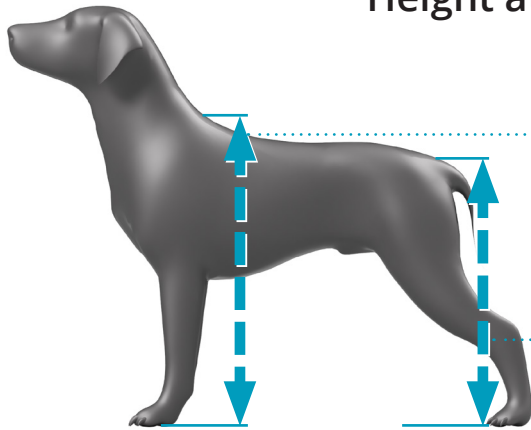

# Measuring your dog: Wheelchair

Height at the withers and the root of the tail

Withers

1

cm

Root of the tail

2

cm

Length from the chest to the root of the tail

Length

3

cm

Width at the forelegs and the hindlegs

Forelegs

4

cm

Hindlegs

5

cm