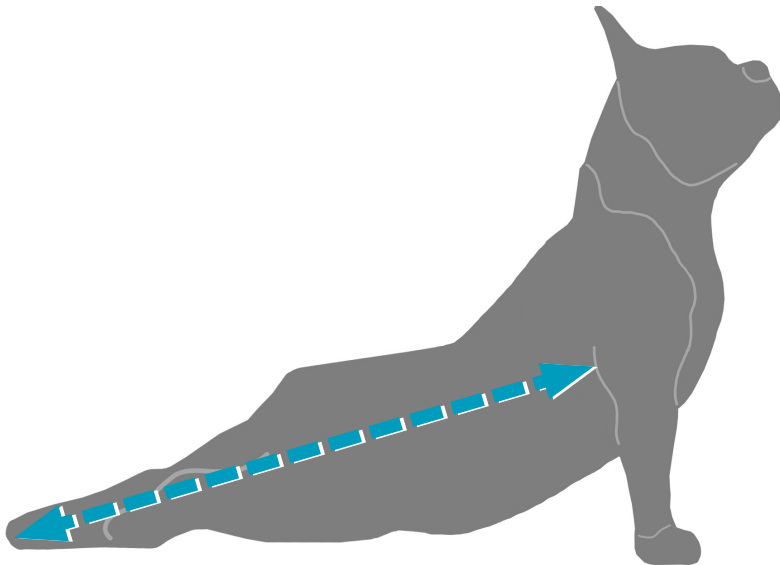

Drag bags size chart

Size	Size range: Length of the body - length from the front leg (behind the shoulder) to the end of the body (butt or legs)
Nano	Up to 30 cm (11.9 inches)
Micro	From 30,5 cm (12 inches) to 45 cm (17.7 inches)
Small	From 45 cm (17.8 inches) to 55 cm (21.7 inches)
Middle	From 55,5 cm (21.8 inches) to 65 cm (25.6 inches)
Large	Over 65 cm (25.7 inches)

Measure from the front leg (behind the shoulder) in the position in which the dog is moving.