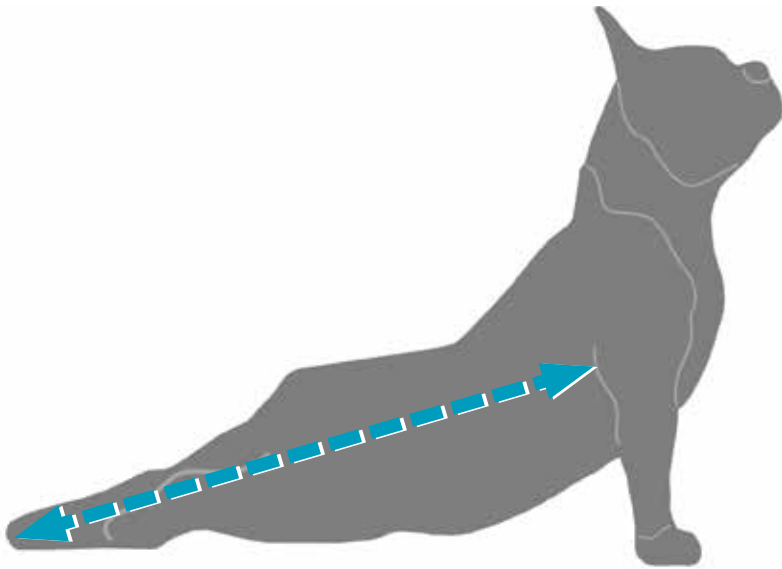

# Drag bags size chart

Size	Size range: Length of the body – length from the front leg (behind the shoulder) to the end of the body (butt or legs)
Nano	Up to 300 mm (11.9 inches)
Micro	From 305 mm (12 inches) to 450 mm (17.7 inches)
Small	From 450 mm (17.8 inches) to 550 mm (21.7 inches)
Middle	From 555 mm (21.8 inches) to 650 mm (25.6 inches)
Large	Over 650 mm (25.7 inches)

Measure from the front leg (behind the shoulder) in the position in which the dog is moving.